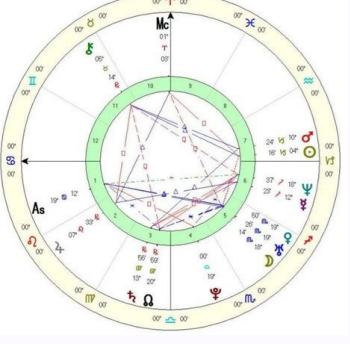

BIRTH CHART

Full In - Depth Reading