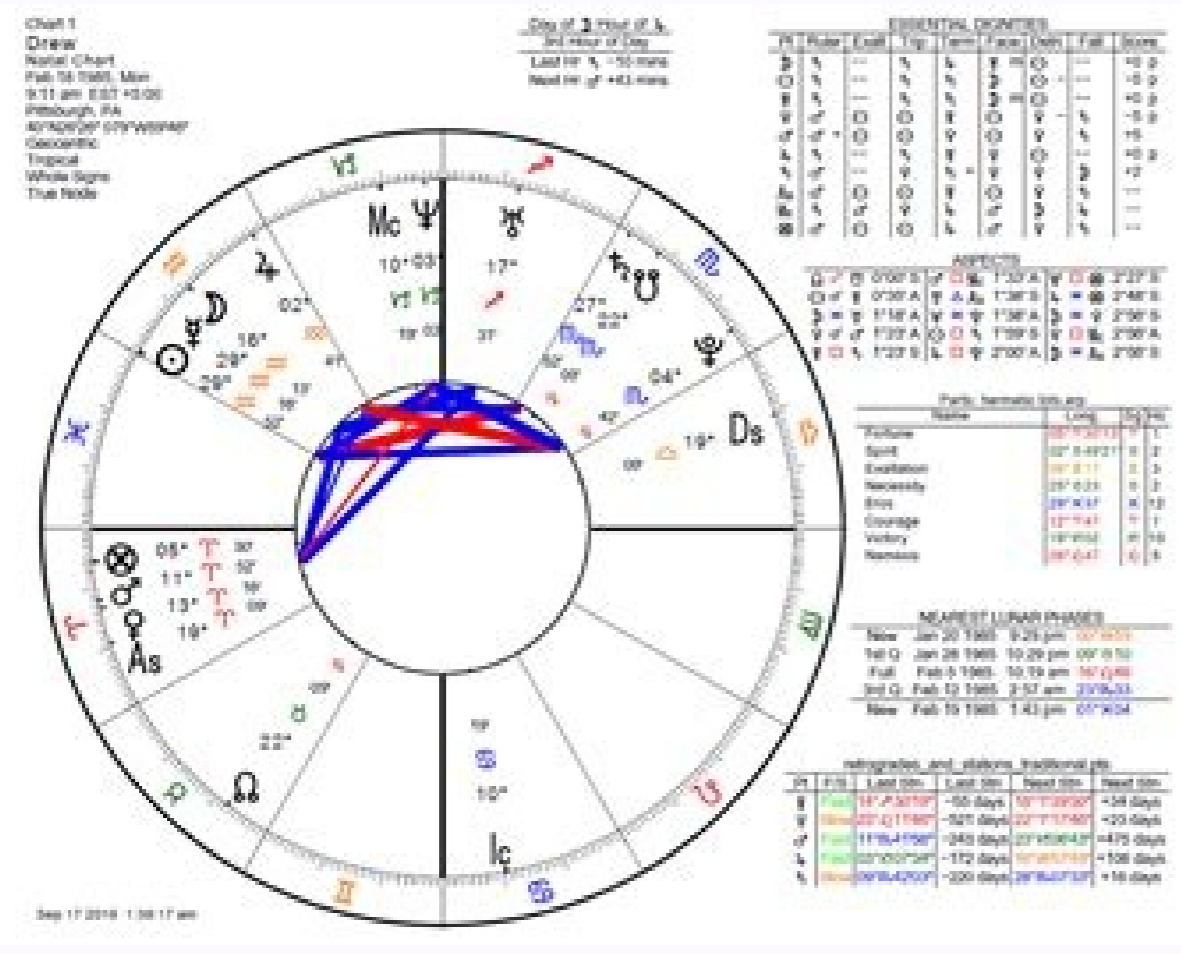

I'm not robot!

Name: of James Stack
 born on We, 22 February 1984
 in Cambridge, ENG (UK)
 0e08, 52n13

Time: 3:03 p.m.
 Univ. Time: 15:03
 Sid. Time: 1:10:23

ASTRO-DRINKET
 www.astro.com
 Type: 2 QW 0.0.1 7-Nov-2017

Natal Chart (Method: Web Style / Placidus)
 Sun sign: Pisces
 Ascendant: Leo

BIRTH CHART

Full In - Depth Reading

Baby birth chart calculator. Baby birth chart astrology. Baby birth chart gift. Baby birth chart weight.