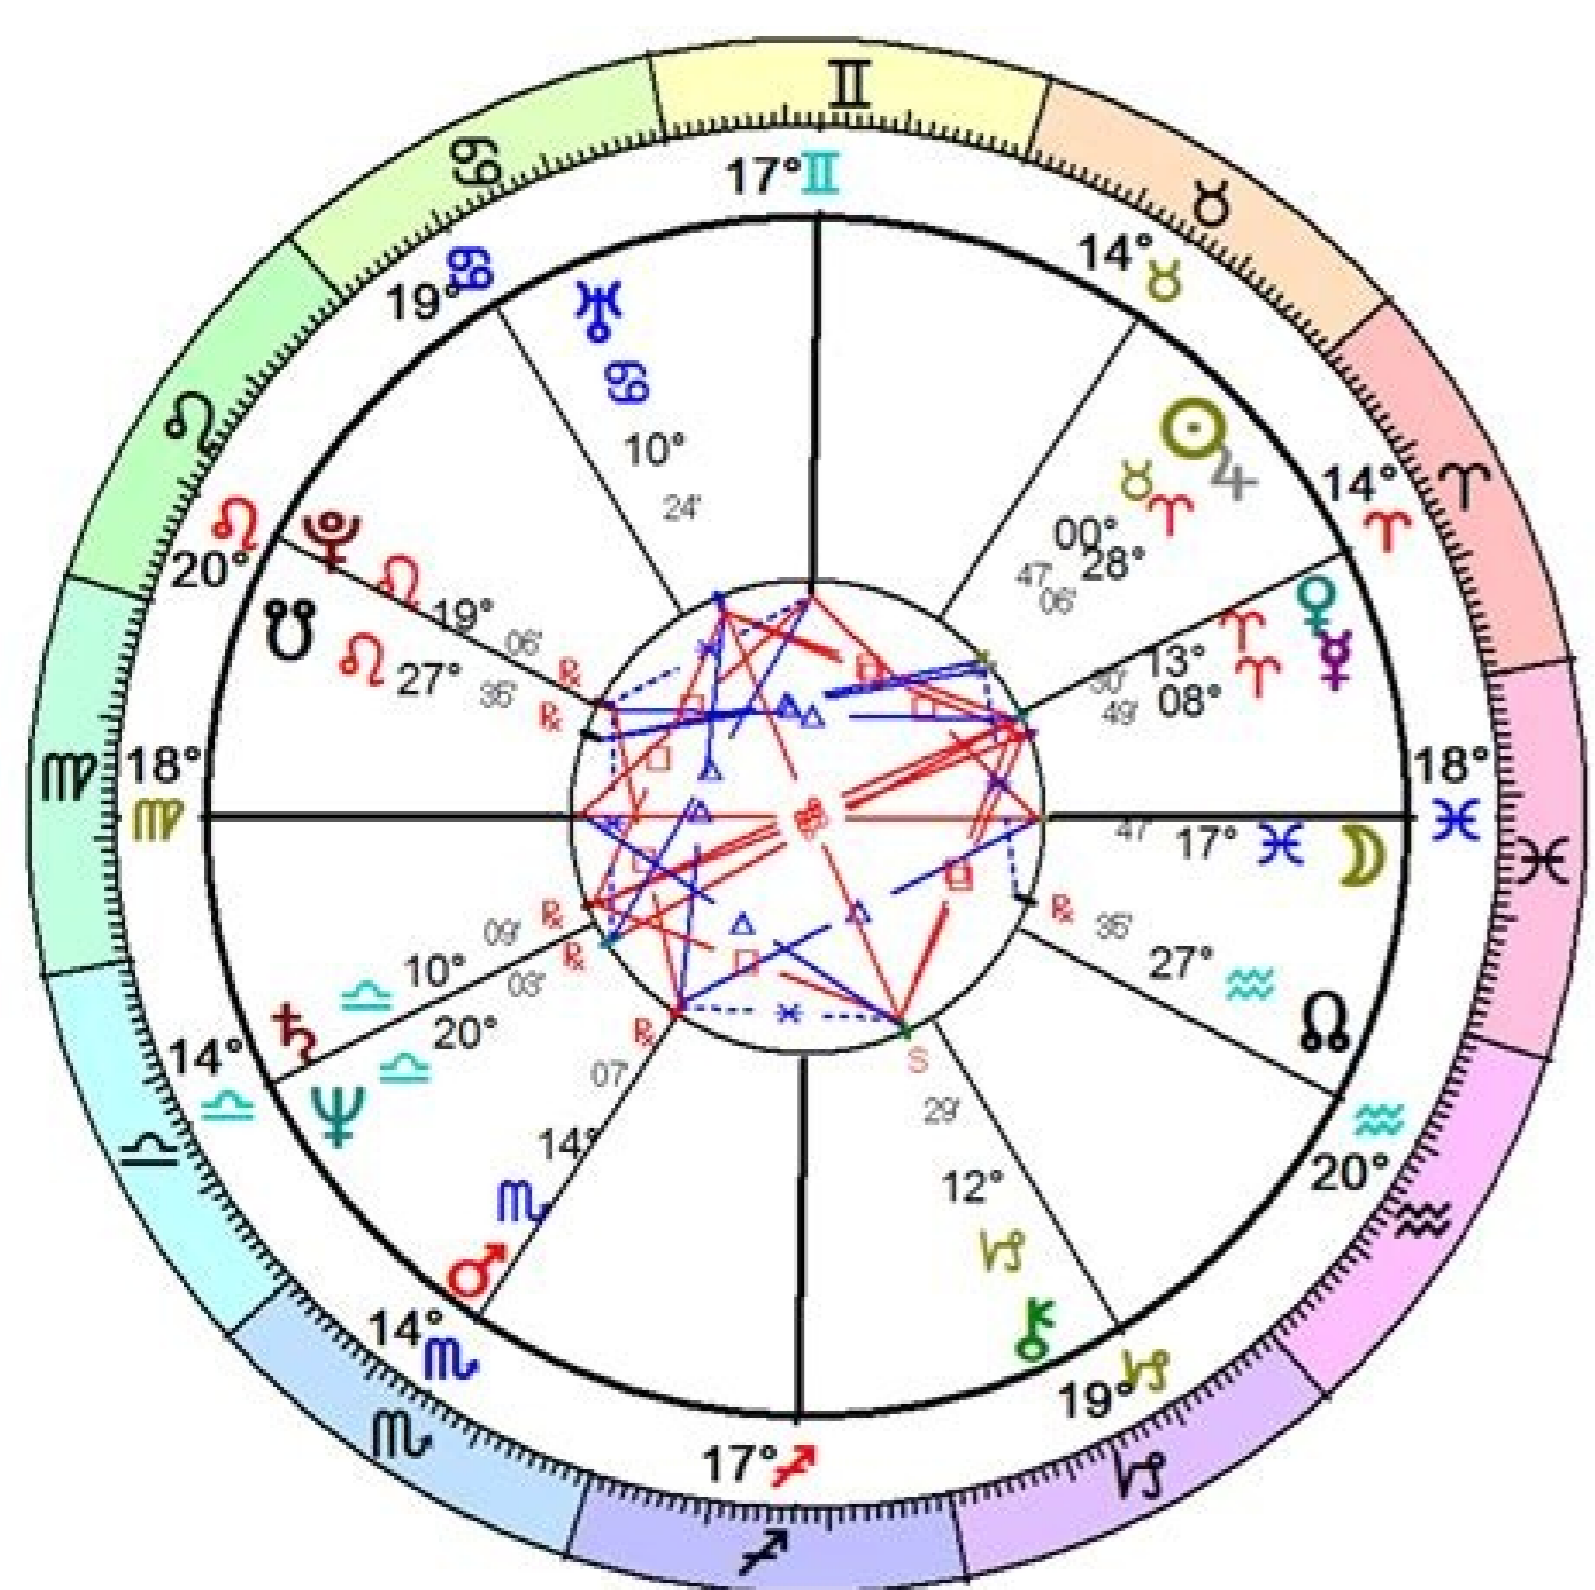

I'm not robot!

Name: of James Stack
 born on We, 22 February 1984
 in Cambridge, ENG (UK)
 0e08, 52n13

Time: 3:03 p.m.
 Univ. Time: 15:03
 Sid. Time: 1:10:23

ASTRO-DRINKET
 www.astro.com
 Type: 2 QW 0.0.1 7-Nov-2017

Natal Chart (Method: Web Style / Placidus)
 Sun sign: Pisces
 Ascendant: Leo

BIRTH CHART

Full In - Depth Reading

Baby birth chart calculator. Baby birth chart astrology. Baby birth chart gift. Baby birth chart weight.