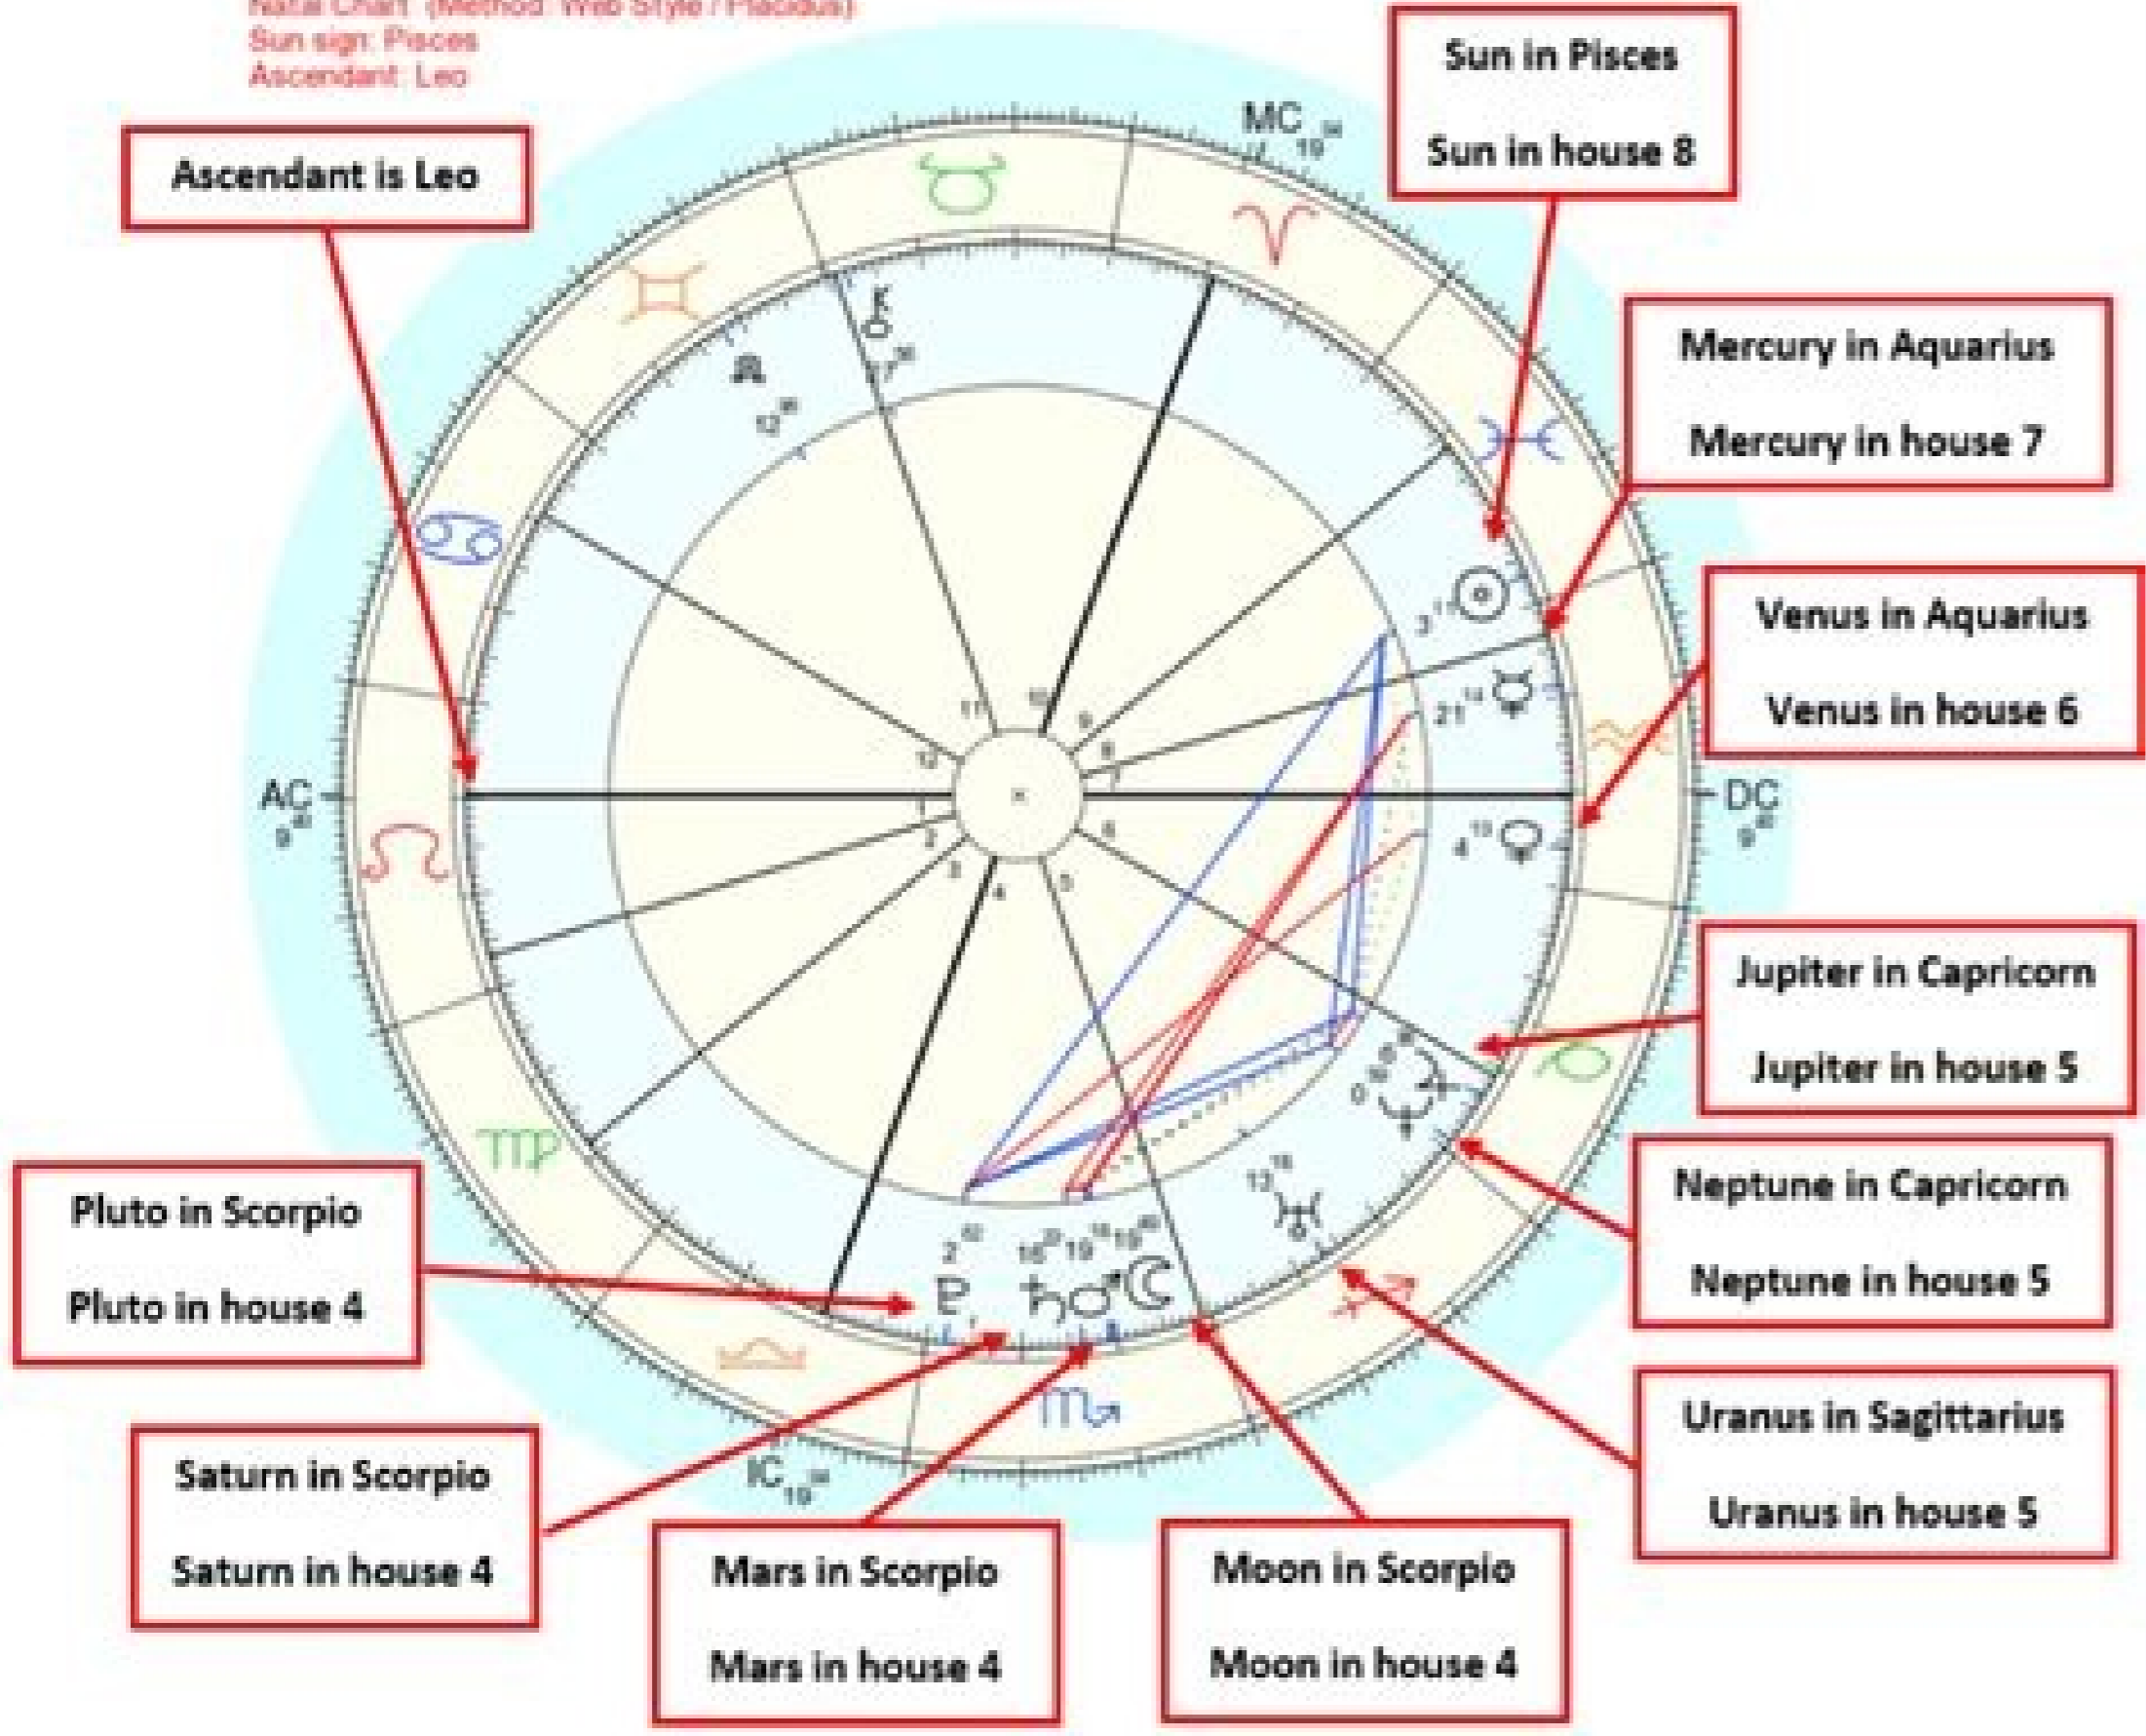

I'm not robot!

Name: of James Stack
 born on We, 22 February 1984
 in Cambridge, ENG (UK)
 0e08, 52n13

Time: 3:03 p.m.
 Univ. Time: 15:03
 Sid. Time: 1:10:23

ASTRO-DRINKET
 www.astro.com
 Type: 2 QW 0.0.1 7-Nov-2017

Natal Chart (Method: Web Style / Placidus)
 Sun sign: Pisces
 Ascendant: Leo

BIRTH CHART

Full In - Depth Reading

Baby birth chart calculator. Baby birth chart astrology. Baby birth chart gift. Baby birth chart weight.